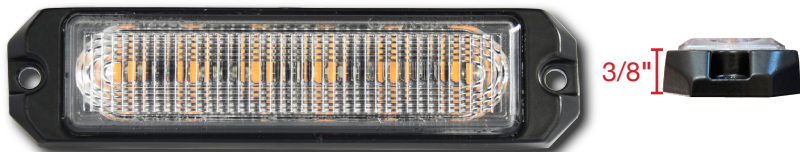

Thank you for purchasing genuine NightRider™ LEDS.

This 4-3/4" high intensity compact and low profile strobe light is perfect for grilles, mirrors, sides, front bumpers, headache racks and much more. Combine up to 12 lights on the same flash pattern. *Be visible, be safe.*

FEATURES:

- 6 x High Power 3W LEDs per light
- Colour: Red
- 26 Flash Patterns
- IP67 certified - weatherproof & vibration resistant
- ECE R10 certified
- Heavy Duty Aluminum base
- Low profile discreet surface mounting
- Wide Operating Voltage Range: 12V - 24V
- Maximum Quantity of synchronized Heads: 12 Units
- Memory Function

DIMENSIONS:

FLASH PATTERNS

1	Single Flash	14	Triple Flash - Alternate
2	Single Flash - Slow	15	Quad Flash - Alternate
3	Double Flash	16	Octa Flash - Fast - Alternate
4	Double Flash - Slow	17	Single Flash - Split
5	Triple Flash	18	Double Flash - Split
6	Quad Flash - Fast	19	Quad Flash - Split
7	Quad Flash - Slow	20	Octa Flash - Split
8	Octa Flash - Fast	21	Single Flash - Split Accelerate
9	Octa Flash - Slow	22	Double Flash - Split Accelerate
10	Twelve Flash	23	SOS Flash
11	Sixteen Flash	24	Cycle (1, 8, 3, 9, 4, 18)
12	Single Flash - Alternate	25	Cycle (2, 7, 9, 11, 19, 21)
13	Double Flash - Alternate	26	Steady On

WIRING:

Please make sure to connect the strobe's yellow pattern select wire with the white wire of the actuator switch.