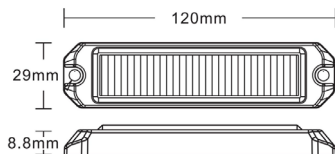

Thank you for purchasing genuine NightRider™ LEDS.

This 4-3/4" high intensity compact and low profile strobe light is perfect for grilles, mirrors, sides, front bumpers, headache racks and much more. Combine up to 12 lights on the same flash pattern. *Be visible, be safe.*

FEATURES:

- 6 x High Power 3W LEDs per light
- Colour: Red
- 26 Flash Patterns
- IP67 certified - weatherproof & vibration resistant
- ECE R10 certified
- Heavy Duty Aluminum base
- Low profile discreet surface mounting
- Wide Operating Voltage Range: 12V - 24V
- Maximum Quantity of synchronized Heads: 12 Units
- Memory Function

DIMENSIONS:

FLASH PATTERNS

1	Single Flash	14	Triple Flash - Alternate
2	Single Flash - Slow	15	Quad Flash - Alternate
3	Double Flash	16	Octa Flash - Fast - Alternate
4	Double Flash - Slow	17	Single Flash - Split
5	Triple Flash	18	Double Flash - Split
6	Quad Flash - Fast	19	Quad Flash - Split
7	Quad Flash - Slow	20	Octa Flash - Split
8	Octa Flash - Fast	21	Single Flash - Split Accelerate
9	Octa Flash - Slow	22	Double Flash - Split Accelerate
10	Twelve Flash	23	SOS Flash
11	Sixteen Flash	24	Cycle (1, 8, 3, 9, 4, 18)
12	Single Flash - Alternate	25	Cycle (2, 7, 9, 11, 19, 21)
13	Double Flash - Alternate	26	Steady On