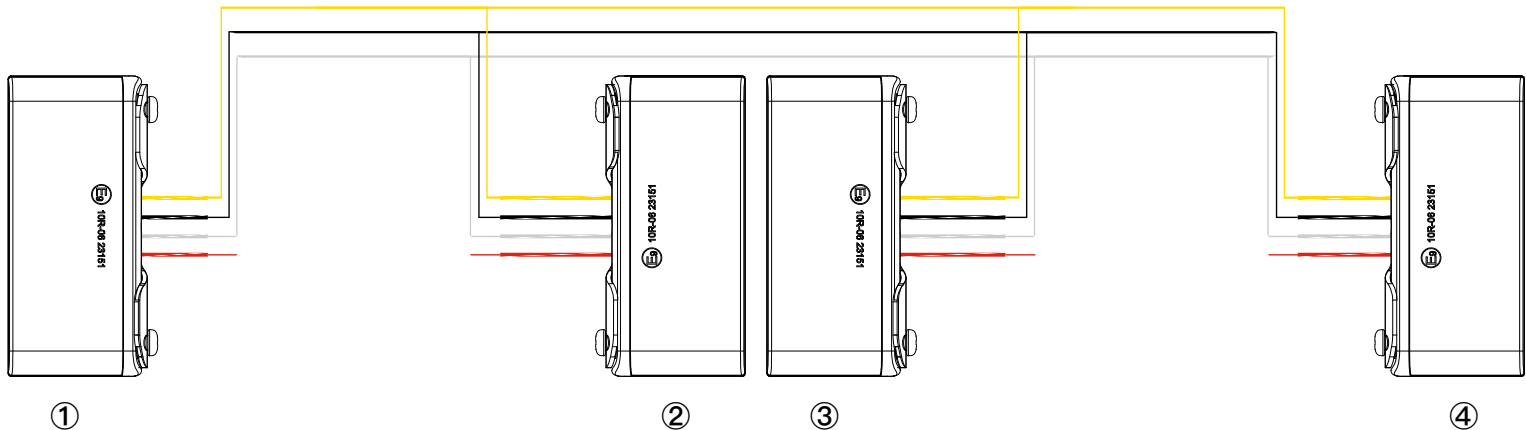

Thank you for purchasing a genuine NightRider™ Product.

Please read the information below before installation and use.

This low profile light is ECE R148 certified to be used as a reverse light. Its double flashing Amber Warning Light is ECE R65 certified.

WIRING

- Red – Power to WHITE light
- Black – Negative
- White – Synchronization
- Yellow –Power to AMBER light

SYNCHRONIZATION FUNCTION

Max Qty of SYNC'D Heads: 15 units

All yellow wires connect together, All black wires connect together, All white wires connect together